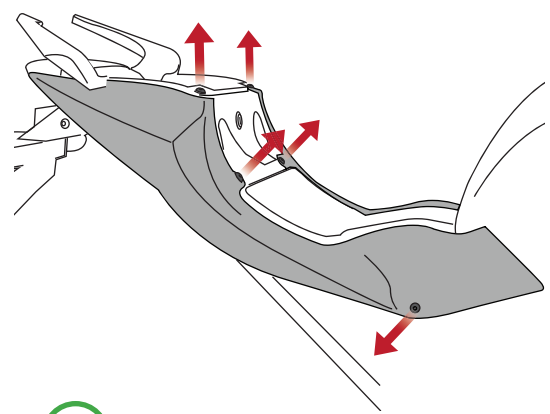

**HYOSUNG
TAIL TIDY**

Product Reference - 11135

Kit Contents

- **A** 1 x Main Tail Tidy   **H** 2 x M8 Washers
- **B** 1 x Mounting Bracket   **I** 2 x Plastic Screws
- **C** 1 x Reflector Bracket   **J** 2 x Plastic Nuts
- **D** 1 x LED Light Unit   **K** 2 x Spade Connectors
- **E** 1 x Rubber Grommit   **L** 4 x M6 x 12 Black Screws
- **F** 1 x Reflector   **M** 4 x M6 Black Washers
- **G** 2 x M8 x 16 Screws

1

2

3

4

5

6

7

8

9

10

11

Reverse Stage
3, 2, 1