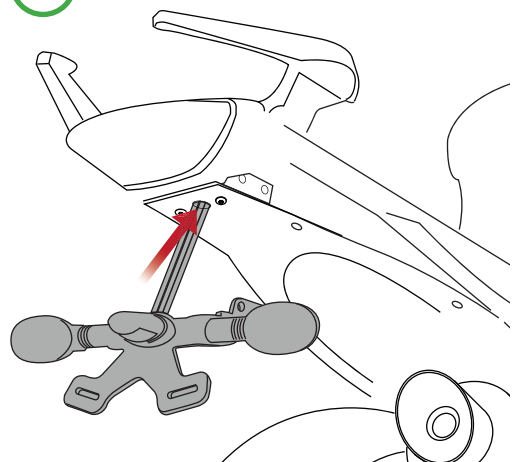

**HYOSUNG
TAIL TIDY**

Product Reference - 11135

Kit Contents

- **A** 1 x Main Tail Tidy   **H** 2 x M8 Washers
- **B** 1 x Mounting Bracket   **I** 2 x Plastic Screws
- **C** 1 x Reflector Bracket   **J** 2 x Plastic Nuts
- **D** 1 x LED Light Unit   **K** 2 x Spade Connectors
- **E** 1 x Rubber Grommit   **L** 4 x M6 x 12 Black Screws
- **F** 1 x Reflector   **M** 4 x M6 Black Washers
- **G** 2 x M8 x 16 Screws

1

2

3

4

5

6

7

8

9

10

11

Reverse Stage
3, 2, 1