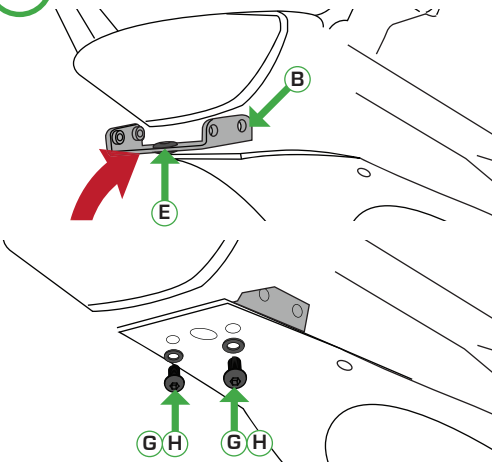

**HYOSUNG
TAIL TIDY**

Product Reference - 11135

Kit Contents

- A** 1 x Main Tail Tidy **H** 2 x M8 Washers
- B** 1 x Mounting Bracket **I** 2 x Plastic Screws
- C** 1 x Reflector Bracket **J** 2 x Plastic Nuts
- D** 1 x LED Light Unit **K** 2 x Spade Connectors
- E** 1 x Rubber Grommit **L** 4 x M6 x 12 Black Screws
- F** 1 x Reflector **M** 4 x M6 Black Washers
- G** 2 x M8 x 16 Screws

1

2

3

4

5

6

7

8