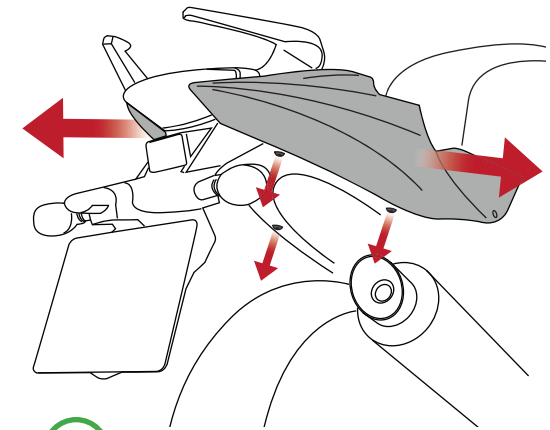

**HYOSUNG
TAIL TIDY**

Product Reference - 11135

Kit Contents

- **A** 1 x Main Tail Tidy   **H** 2 x M8 Washers
- **B** 1 x Mounting Bracket   **I** 2 x Plastic Screws
- **C** 1 x Reflector Bracket   **J** 2 x Plastic Nuts
- **D** 1 x LED Light Unit   **K** 2 x Spade Connectors
- **E** 1 x Rubber Grommit   **L** 4 x M6 x 12 Black Screws
- **F** 1 x Reflector   **M** 4 x M6 Black Washers
- **G** 2 x M8 x 16 Screws

1

2

3

4

5

6

7

8

9

10

11

Reverse Stage
3, 2, 1