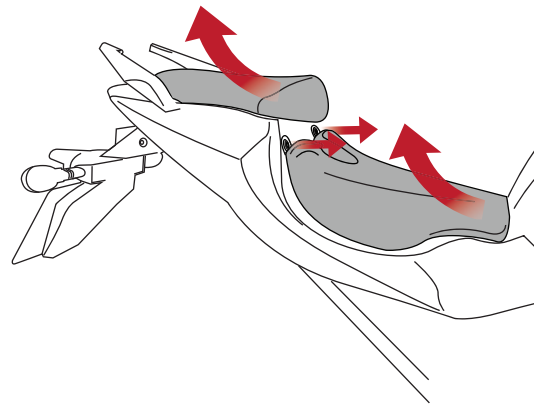

**HYOSUNG
TAIL TIDY**

Product Reference - 11135

Kit Contents

- **A** 1 x Main Tail Tidy   **H** 2 x M8 Washers
- **B** 1 x Mounting Bracket   **I** 2 x Plastic Screws
- **C** 1 x Reflector Bracket   **J** 2 x Plastic Nuts
- **D** 1 x LED Light Unit   **K** 2 x Spade Connectors
- **E** 1 x Rubber Grommit   **L** 4 x M6 x 12 Black Screws
- **F** 1 x Reflector   **M** 4 x M6 Black Washers
- **G** 2 x M8 x 16 Screws

1