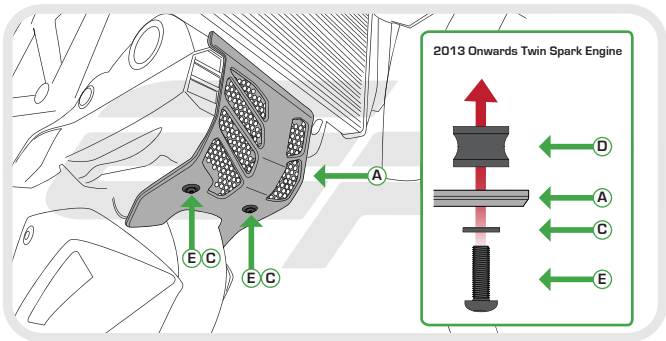

### **Kit Contents**

- A** 1 x Engine Guard
- B** 2 x M6 - 16 Socket Button Head Screws
- C** 2 x M6 Washers
- D** 2 x Spacers (2013 Onwards Twin Spark Engine only)
- E** 2 x M6 - 30 Socket Button Heads (2013 Onwards Twin Spark Engine only)