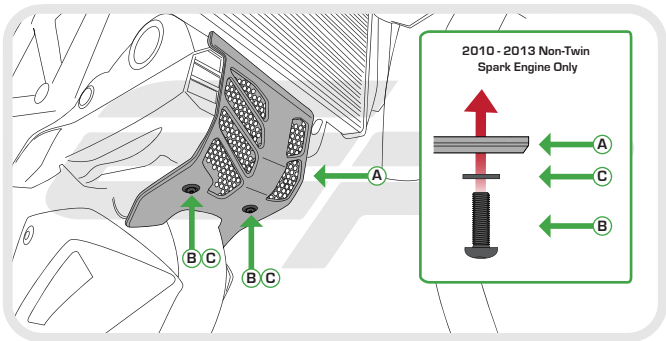

### **Kit Contents**

- A** 1 x Engine Guard
- B** 2 x M6 - 16 Socket Button Head Screws
- C** 2 x M6 Washers
- D** 2 x Spacers (2013 Onwards Twin Spark Engine only)
- E** 2 x M6 - 30 Socket Button Heads (2013 Onwards Twin Spark Engine only)