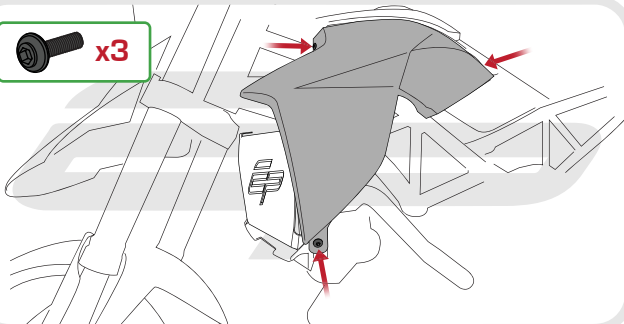

### **Kit Contents**

- A** 1 x Radiator Guard
- B** 1 x M6 - 16 Black Socket Button Head
- C** 1 x M6 Washer
- D** 1 x Top Hat Spacer - Not required for this model

**EVOTECH**<sup>®</sup>  
P E R F O R M A N C E

### Maintenance

It is recommended that periodic inspections are made to ensure that dirt and debris have not become trapped between the guard and the radiator/oil cooler. Such dirt and debris would reduce the cooling efficiency of the radiator/oil cooler