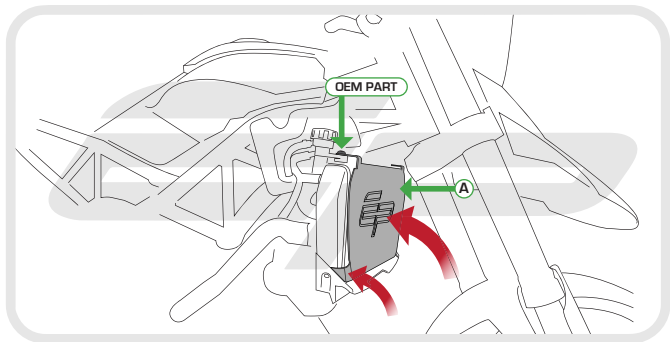

### **Kit Contents**

- A** 1 x Radiator Guard
- B** 1 x M6 - 16 Black Socket Button Head
- C** 1 x M6 Washer
- D** 1 x Top Hat Spacer - Not required for this model

**EVOTECH**<sup>®</sup>  
P E R F O R M A N C E

### Maintenance

It is recommended that periodic inspections are made to ensure that dirt and debris have not become trapped between the guard and the radiator/oil cooler. Such dirt and debris would reduce the cooling efficiency of the radiator/oil cooler