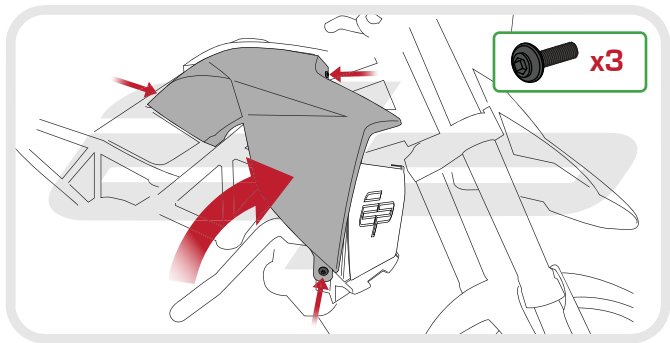

### **Kit Contents**

- A** 1 x Radiator Guard
- B** 1 x M6 - 16 Black Socket Button Head
- C** 1 x M6 Washer
- D** 1 x Top Hat Spacer - Not required for this model

**EVOTECH**<sup>®</sup>  
P E R F O R M A N C E

### Maintenance

It is recommended that periodic inspections are made to ensure that dirt and debris have not become trapped between the guard and the radiator/oil cooler. Such dirt and debris would reduce the cooling efficiency of the radiator/oil cooler